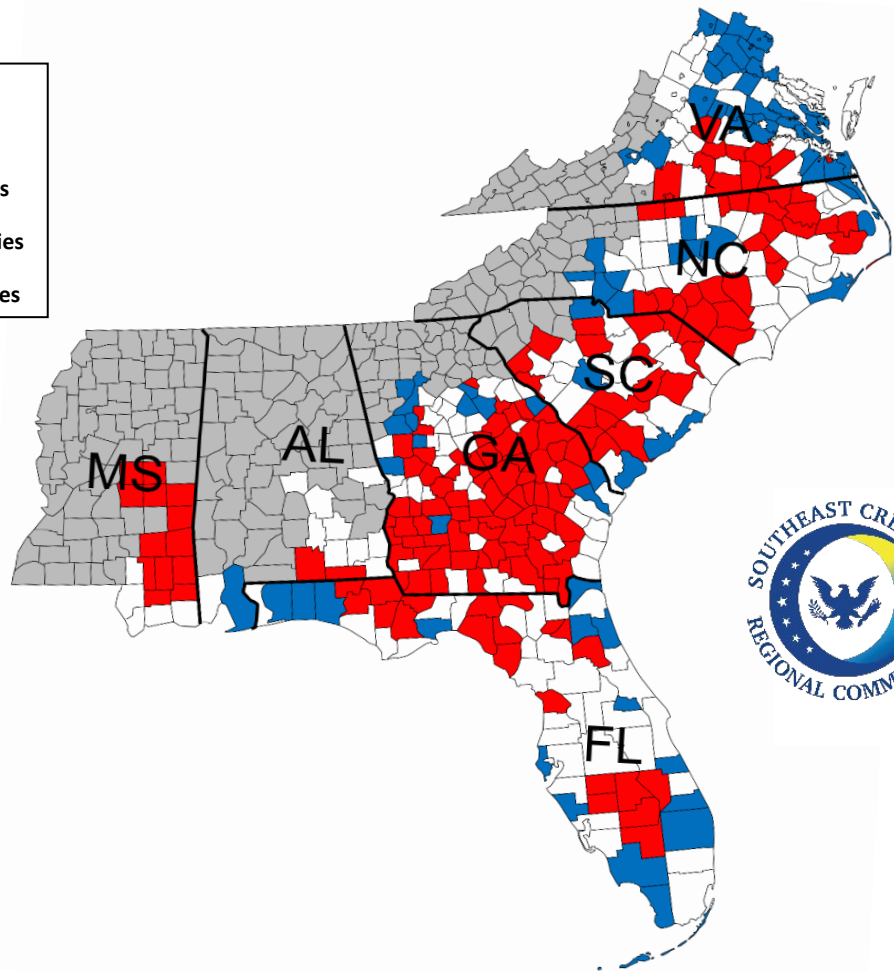

Southeast Crescent Regional Commission

FY24 Economic Designations

REGIONAL MAP

(ALABAMA, FLORIDA, GEORGIA, MISSISSIPPI, NORTH CAROLINA, SOUTH CAROLINA, AND VIRGINIA)

Economic Status Designations

-  Distressed Counties
-  Transitional Counties
-  Attainment Counties

**Counties in grey are not covered by SCRC.*